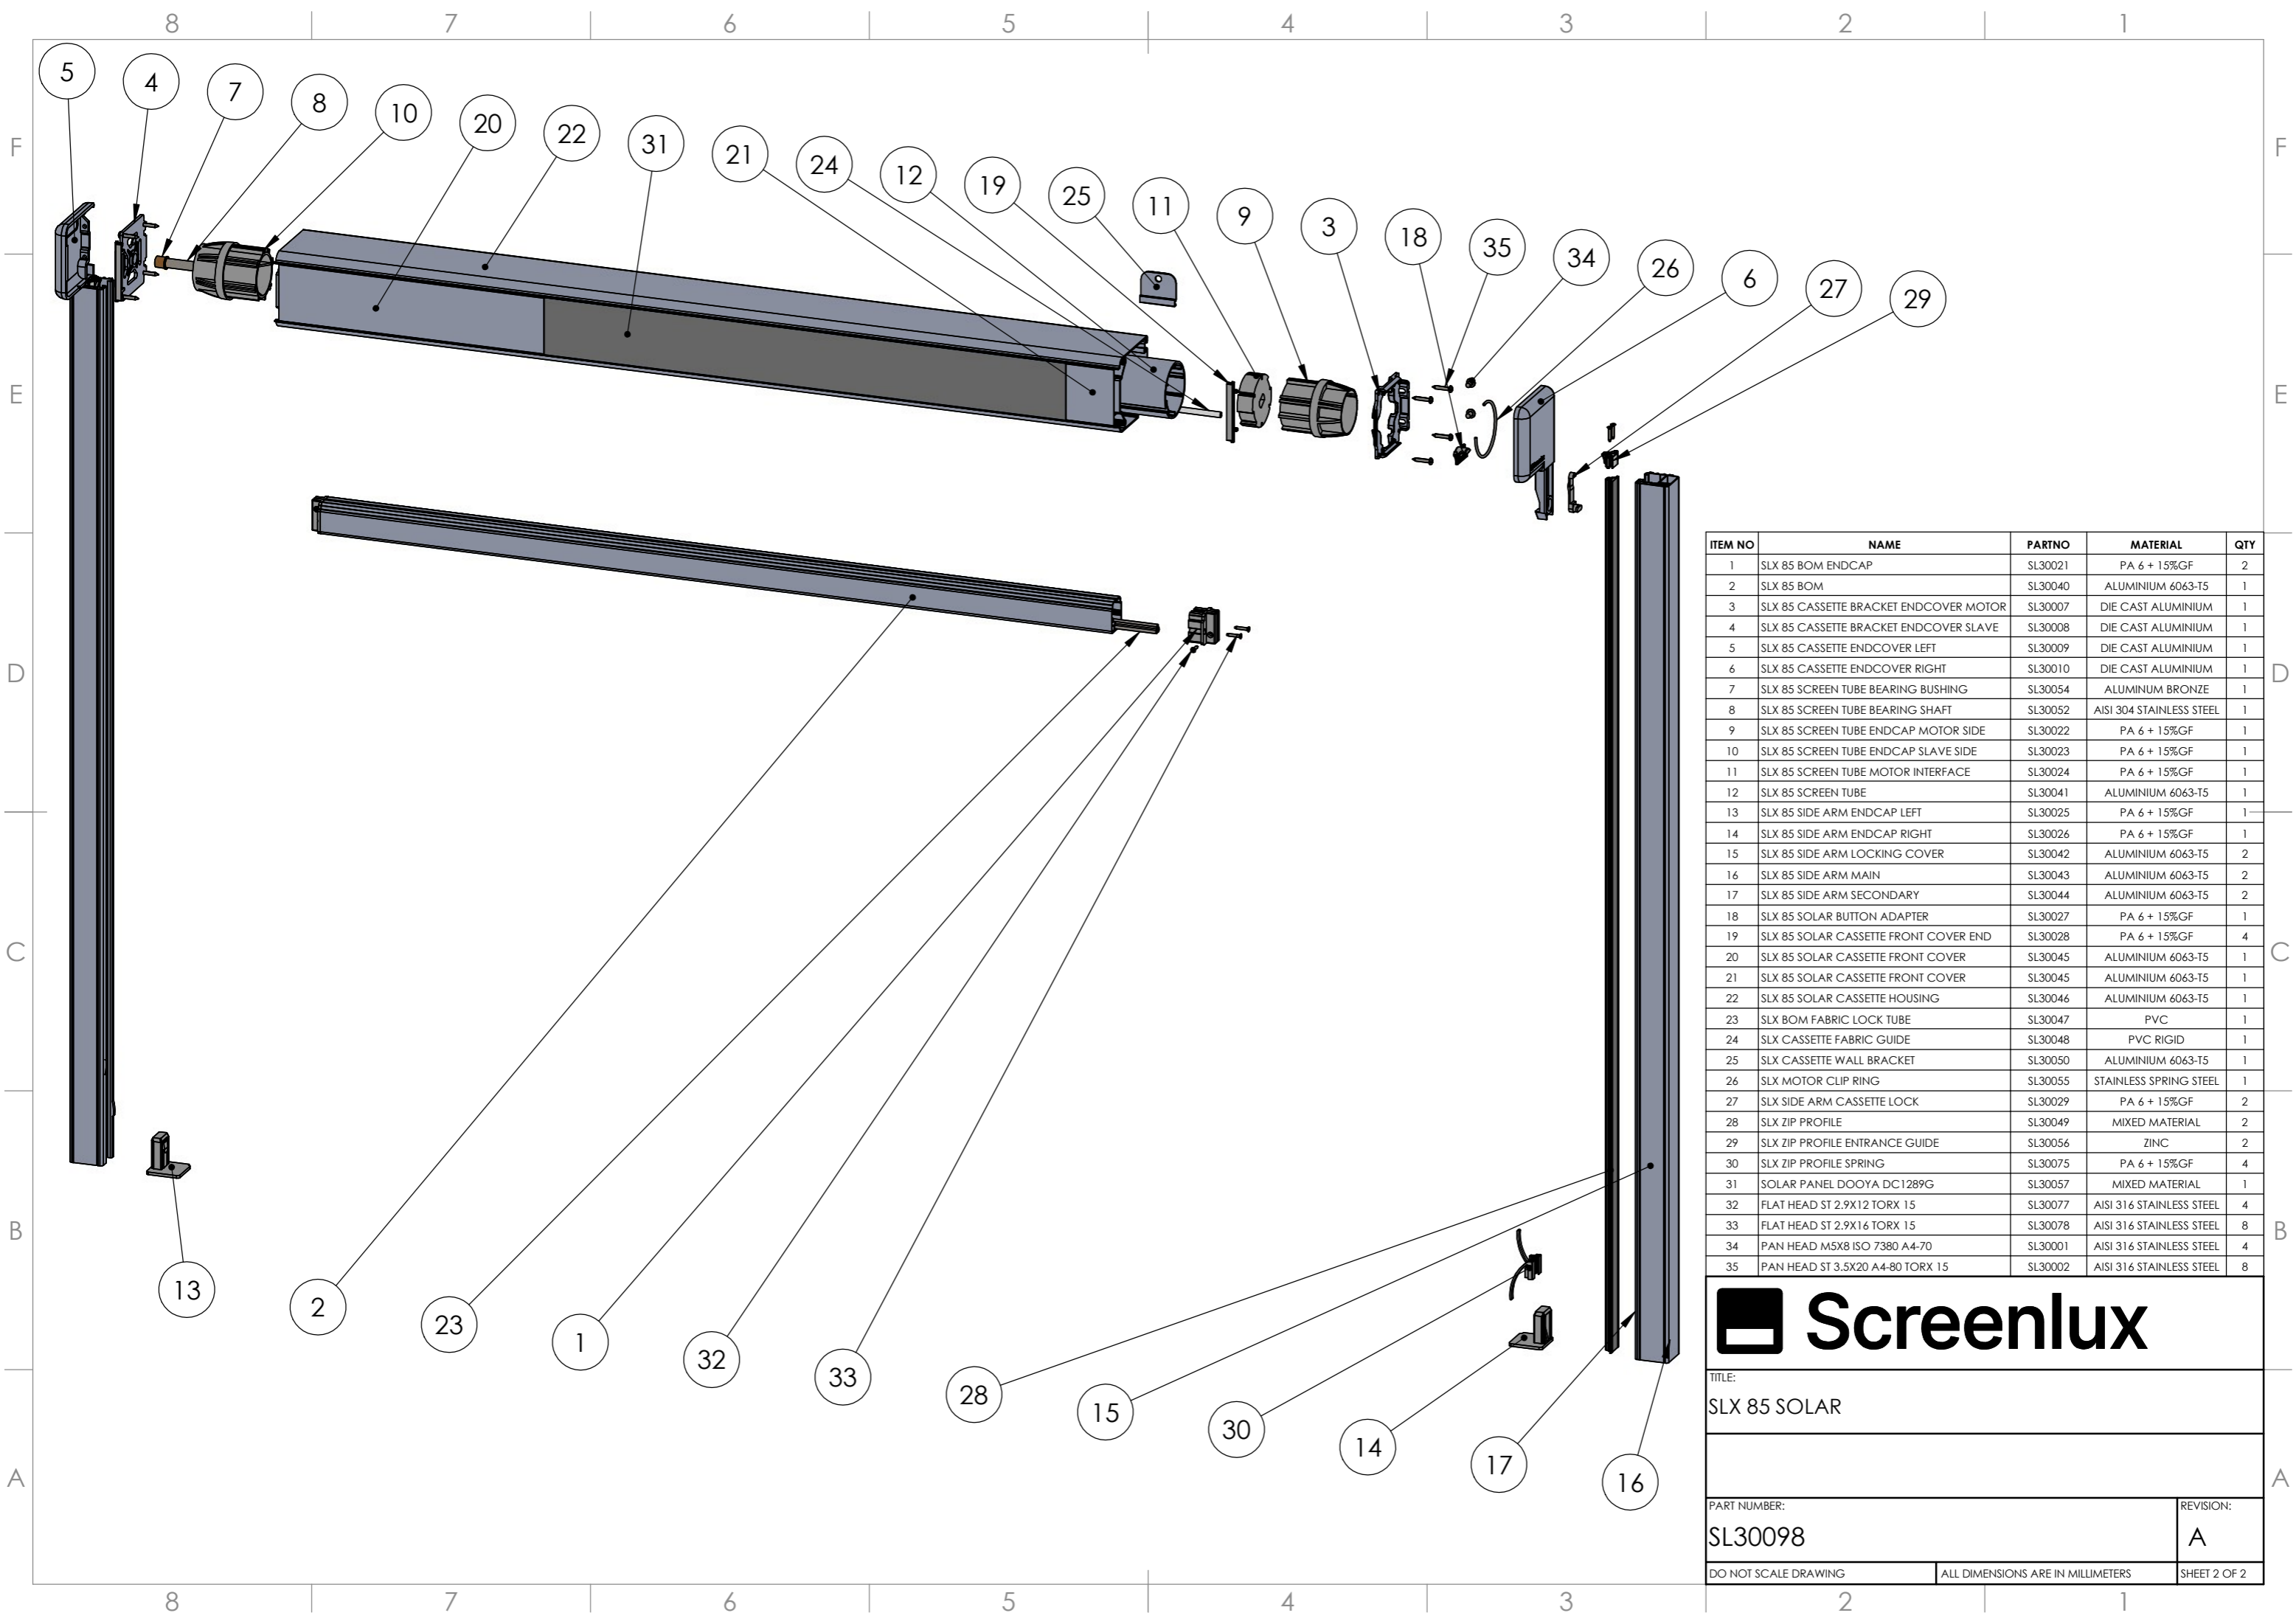

ITEM NO	NAME	PARTNO	MATERIAL	QTY
1	SLX 85 BOM ENDCAP	SL30021	PA 6 + 15%GF	2
2	SLX 85 BOM	SL30040	ALUMINIUM 6063-T5	1
3	SLX 85 CASSETTE BRACKET ENDCOVER MOTOR	SL30007	DIE CAST ALUMINIUM	1
4	SLX 85 CASSETTE BRACKET ENDCOVER SLAVE	SL30008	DIE CAST ALUMINIUM	1
5	SLX 85 CASSETTE ENDCOVER LEFT	SL30009	DIE CAST ALUMINIUM	1
6	SLX 85 CASSETTE ENDCOVER RIGHT	SL30010	DIE CAST ALUMINIUM	1
7	SLX 85 SCREEN TUBE BEARING BUSHING	SL30054	ALUMINIUM BRONZE	1
8	SLX 85 SCREEN TUBE BEARING SHAFT	SL30052	AISI 304 STAINLESS STEEL	1
9	SLX 85 SCREEN TUBE ENDCAP MOTOR SIDE	SL30022	PA 6 + 15%GF	1
10	SLX 85 SCREEN TUBE ENDCAP SLAVE SIDE	SL30023	PA 6 + 15%GF	1
11	SLX 85 SCREEN TUBE MOTOR INTERFACE	SL30024	PA 6 + 15%GF	1
12	SLX 85 SCREEN TUBE	SL30041	ALUMINIUM 6063-T5	1
13	SLX 85 SIDE ARM ENDCAP LEFT	SL30025	PA 6 + 15%GF	1
14	SLX 85 SIDE ARM ENDCAP RIGHT	SL30026	PA 6 + 15%GF	1
15	SLX 85 SIDE ARM LOCKING COVER	SL30042	ALUMINIUM 6063-T5	2
16	SLX 85 SIDE ARM MAIN	SL30043	ALUMINIUM 6063-T5	2
17	SLX 85 SIDE ARM SECONDARY	SL30044	ALUMINIUM 6063-T5	2
18	SLX 85 SOLAR BUTTON ADAPTER	SL30027	PA 6 + 15%GF	1
19	SLX 85 SOLAR CASSETTE FRONT COVER END	SL30028	PA 6 + 15%GF	4
20	SLX 85 SOLAR CASSETTE FRONT COVER	SL30045	ALUMINIUM 6063-T5	1
21	SLX 85 SOLAR CASSETTE FRONT COVER	SL30045	ALUMINIUM 6063-T5	1
22	SLX 85 SOLAR CASSETTE HOUSING	SL30046	ALUMINIUM 6063-T5	1
23	SLX BOM FABRIC LOCK TUBE	SL30047	PVC	1
24	SLX CASSETTE FABRIC GUIDE	SL30048	PVC RIGID	1
25	SLX CASSETTE WALL BRACKET	SL30050	ALUMINIUM 6063-T5	1
26	SLX MOTOR CLIP RING	SL30055	STAINLESS SPRING STEEL	1
27	SLX SIDE ARM CASSETTE LOCK	SL30029	PA 6 + 15%GF	2
28	SLX ZIP PROFILE	SL30049	MIXED MATERIAL	2
29	SLX ZIP PROFILE ENTRANCE GUIDE	SL30056	ZINC	2
30	SLX ZIP PROFILE SPRING	SL30075	PA 6 + 15%GF	4
31	SOLAR PANEL DOOYA DC1289G	SL30057	MIXED MATERIAL	1
32	FLAT HEAD ST 2.9X12 TORX 15	SL30077	AISI 316 STAINLESS STEEL	4
33	FLAT HEAD ST 2.9X16 TORX 15	SL30078	AISI 316 STAINLESS STEEL	8
34	PAN HEAD M5X8 ISO 7380 A4-70	SL30001	AISI 316 STAINLESS STEEL	4
35	PAN HEAD ST 3.5X20 A4-80 TORX 15	SL30002	AISI 316 STAINLESS STEEL	8

TITLE:
SLX 85 SOLAR

PART NUMBER:
SL30098

REVISION:
A

DO NOT SCALE DRAWING   ALL DIMENSIONS ARE IN MILLIMETERS   SHEET 2 OF 2