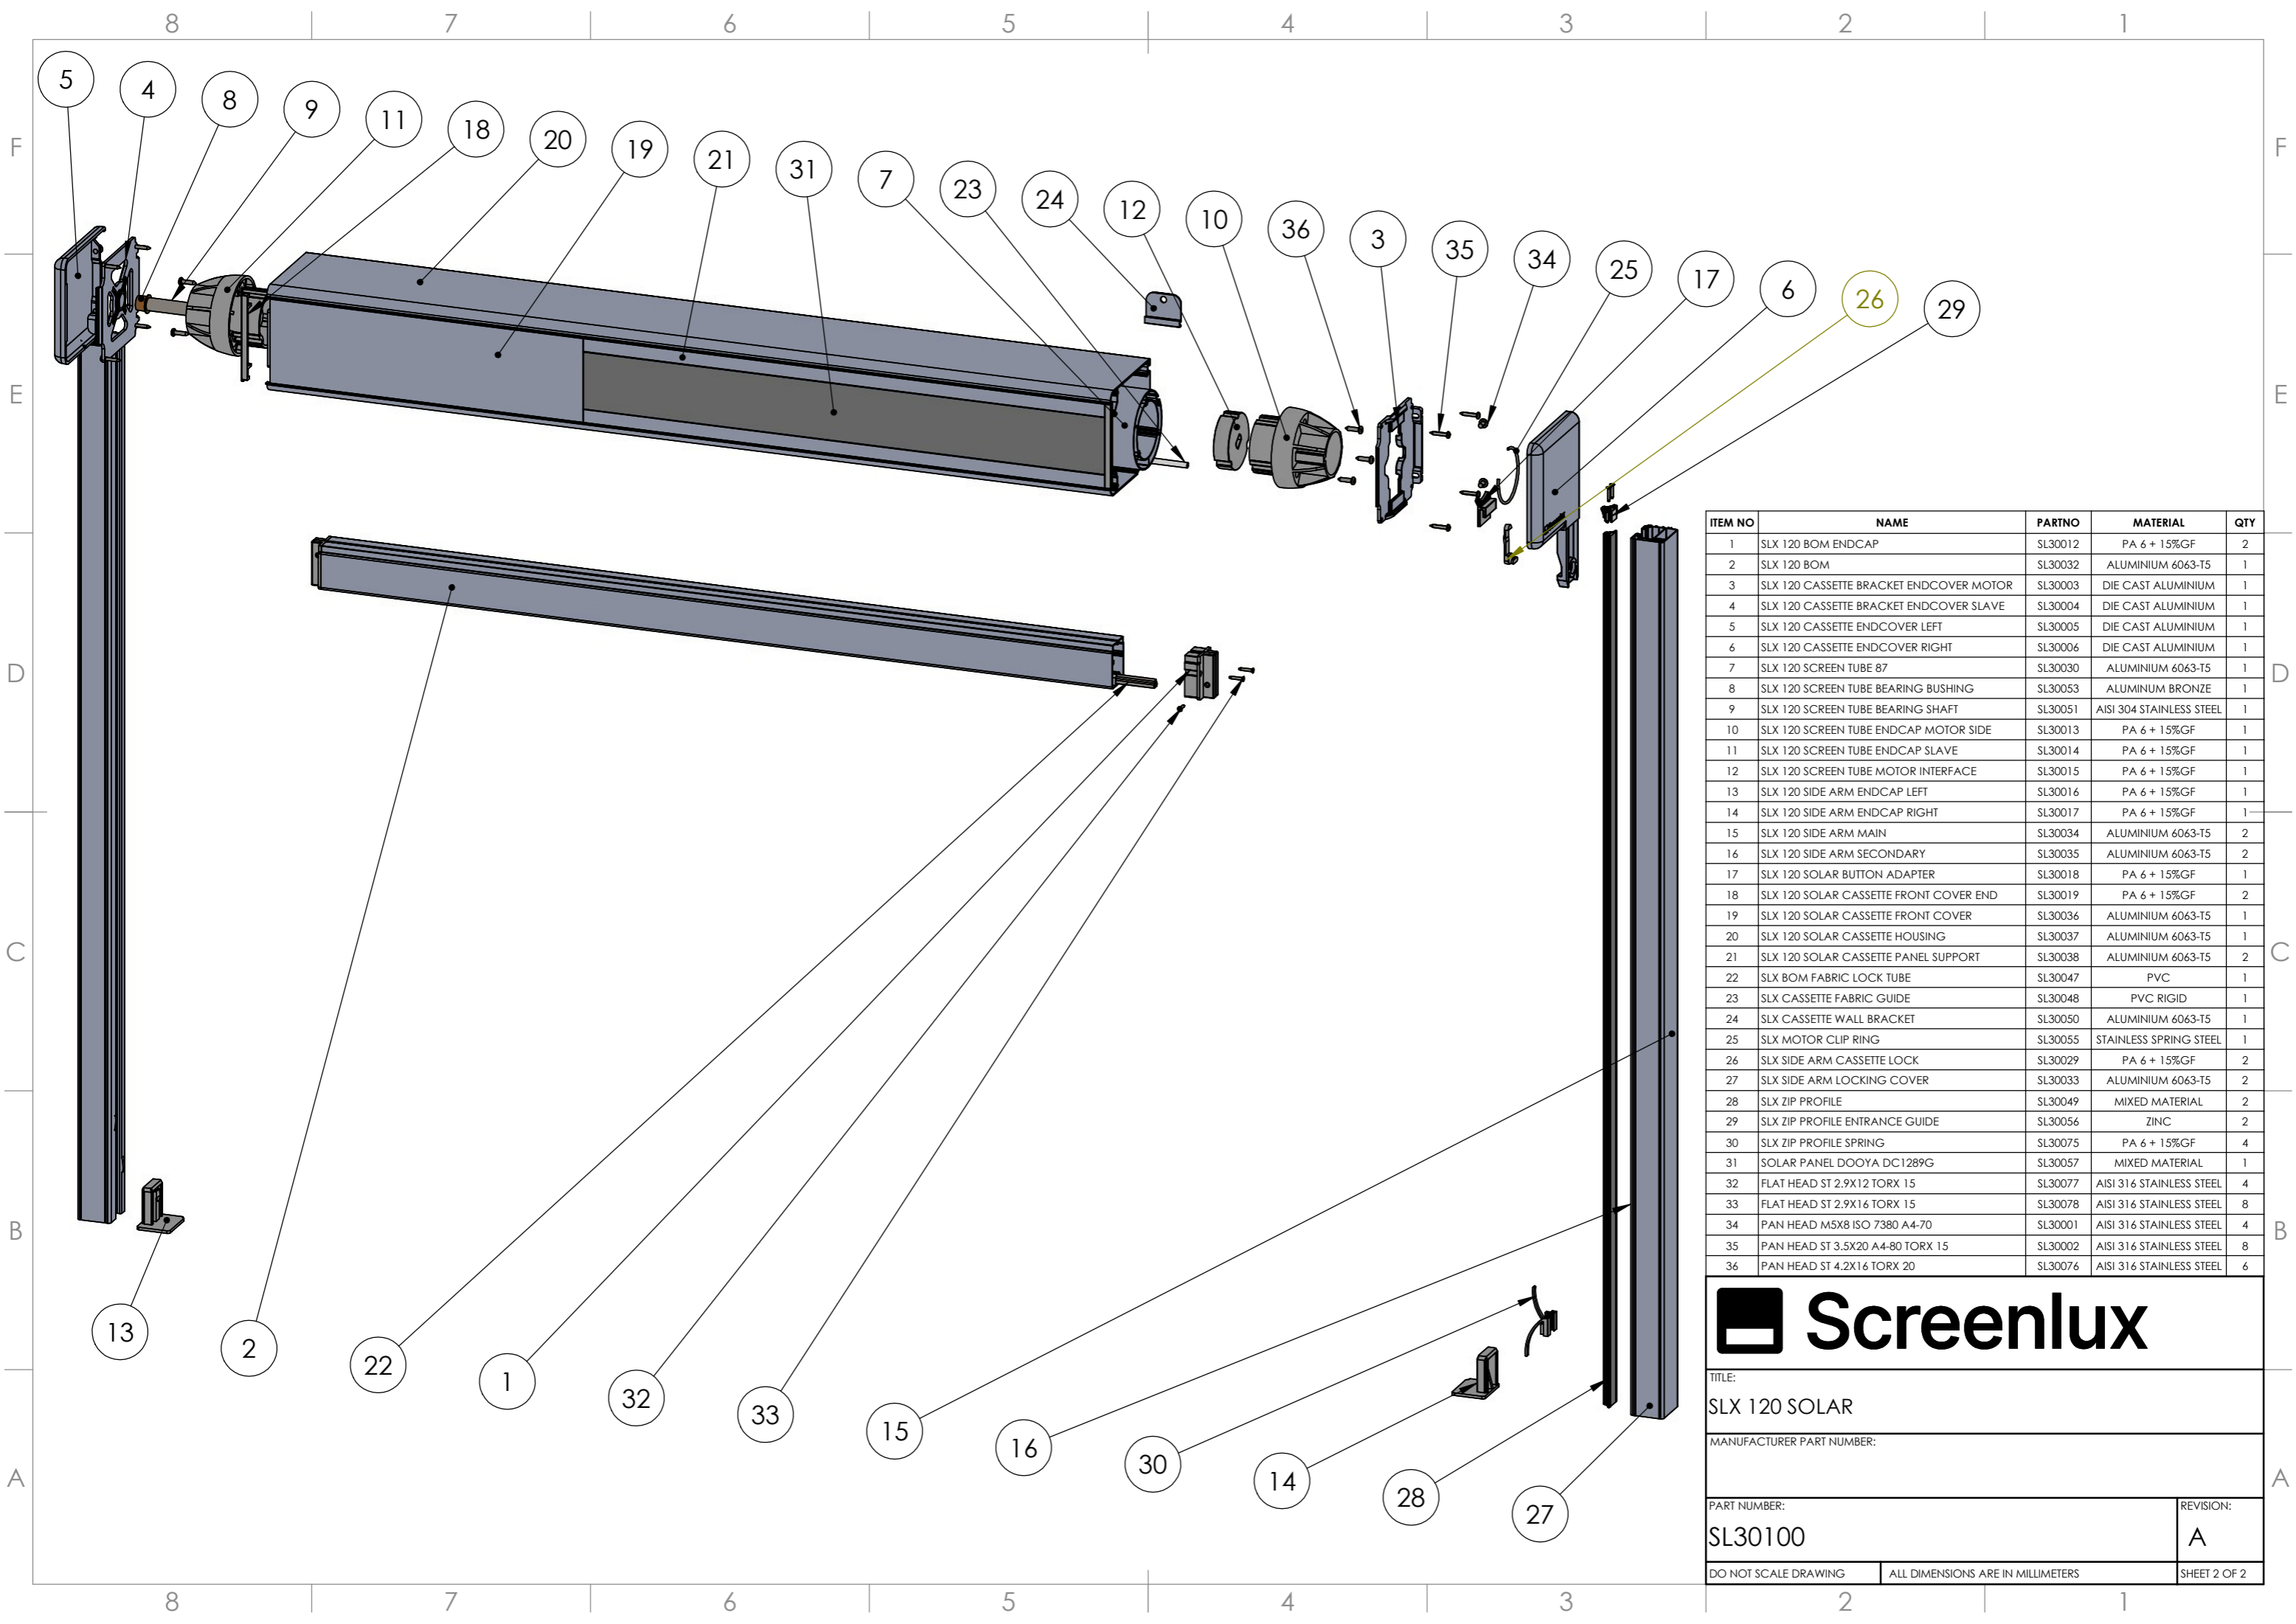

ITEM NO	NAME	PARTNO	MATERIAL	QTY
1	SLX 120 BOM ENDCAP	SL30012	PA 6 + 15%GF	2
2	SLX 120 BOM	SL30032	ALUMINIUM 6063-T5	1
3	SLX 120 CASSETTE BRACKET ENDCOVER MOTOR	SL30003	DIE CAST ALUMINIUM	1
4	SLX 120 CASSETTE BRACKET ENDCOVER SLAVE	SL30004	DIE CAST ALUMINIUM	1
5	SLX 120 CASSETTE ENDCOVER LEFT	SL30005	DIE CAST ALUMINIUM	1
6	SLX 120 CASSETTE ENDCOVER RIGHT	SL30006	DIE CAST ALUMINIUM	1
7	SLX 120 SCREEN TUBE 87	SL30030	ALUMINIUM 6063-T5	1
8	SLX 120 SCREEN TUBE BEARING BUSHING	SL30053	ALUMINIUM BRONZE	1
9	SLX 120 SCREEN TUBE BEARING SHAFT	SL30051	AISI 304 STAINLESS STEEL	1
10	SLX 120 SCREEN TUBE ENDCAP MOTOR SIDE	SL30013	PA 6 + 15%GF	1
11	SLX 120 SCREEN TUBE ENDCAP SLAVE	SL30014	PA 6 + 15%GF	1
12	SLX 120 SCREEN TUBE MOTOR INTERFACE	SL30015	PA 6 + 15%GF	1
13	SLX 120 SIDE ARM ENDCAP LEFT	SL30016	PA 6 + 15%GF	1
14	SLX 120 SIDE ARM ENDCAP RIGHT	SL30017	PA 6 + 15%GF	1
15	SLX 120 SIDE ARM MAIN	SL30034	ALUMINIUM 6063-T5	2
16	SLX 120 SIDE ARM SECONDARY	SL30035	ALUMINIUM 6063-T5	2
17	SLX 120 SOLAR BUTTON ADAPTER	SL30018	PA 6 + 15%GF	1
18	SLX 120 SOLAR CASSETTE FRONT COVER END	SL30019	PA 6 + 15%GF	2
19	SLX 120 SOLAR CASSETTE FRONT COVER	SL30036	ALUMINIUM 6063-T5	1
20	SLX 120 SOLAR CASSETTE HOUSING	SL30037	ALUMINIUM 6063-T5	1
21	SLX 120 SOLAR CASSETTE PANEL SUPPORT	SL30038	ALUMINIUM 6063-T5	2
22	SLX BOM FABRIC LOCK TUBE	SL30047	PVC	1
23	SLX CASSETTE FABRIC GUIDE	SL30048	PVC RIGID	1
24	SLX CASSETTE WALL BRACKET	SL30050	ALUMINIUM 6063-T5	1
25	SLX MOTOR CLIP RING	SL30055	STAINLESS SPRING STEEL	1
26	SLX SIDE ARM CASSETTE LOCK	SL30029	PA 6 + 15%GF	2
27	SLX SIDE ARM LOCKING COVER	SL30033	ALUMINIUM 6063-T5	2
28	SLX ZIP PROFILE	SL30049	MIXED MATERIAL	2
29	SLX ZIP PROFILE ENTRANCE GUIDE	SL30056	ZINC	2
30	SLX ZIP PROFILE SPRING	SL30075	PA 6 + 15%GF	4
31	SOLAR PANEL DOOYA DC1289G	SL30057	MIXED MATERIAL	1
32	FLAT HEAD ST 2.9X12 TORX 15	SL30077	AISI 316 STAINLESS STEEL	4
33	FLAT HEAD ST 2.9X16 TORX 15	SL30078	AISI 316 STAINLESS STEEL	8
34	PAN HEAD M5X8 ISO 7380 A4-70	SL30001	AISI 316 STAINLESS STEEL	4
35	PAN HEAD ST 3.5X20 A4-80 TORX 15	SL30002	AISI 316 STAINLESS STEEL	8
36	PAN HEAD ST 4.2X16 TORX 20	SL30076	AISI 316 STAINLESS STEEL	6

TITLE:
SLX 120 SOLAR

MANUFACTURER PART NUMBER:

PART NUMBER:
SL30100

REVISION:
A

DO NOT SCALE DRAWING   ALL DIMENSIONS ARE IN MILLIMETERS   SHEET 2 OF 2